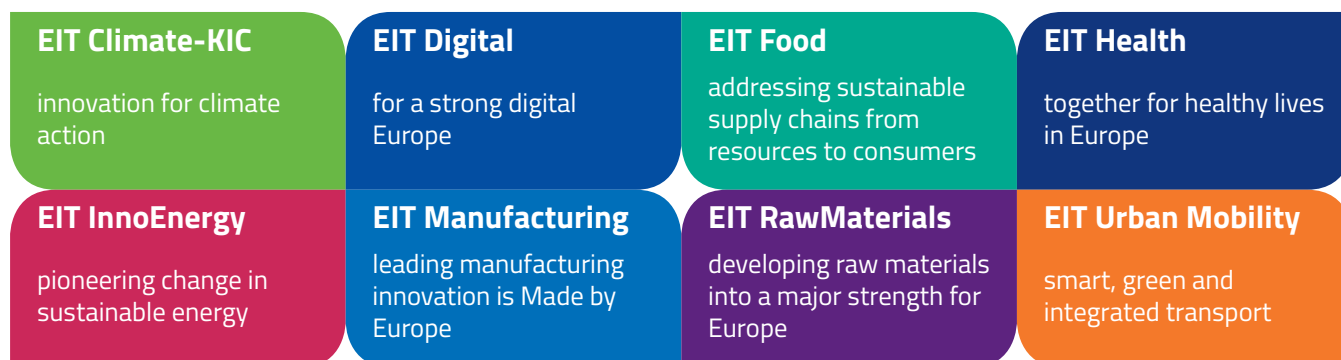

What is an EIT Innovation Community?

Innovation Communities bring together businesses (industry and SMEs), research centres and universities as partners, creating an environment where creative thought and innovation flourishes.

They offer access to talent, knowledge, funding and new business sectors to:

- **train a new generation of entrepreneurs:** develop your entrepreneurial skills with us
- **develop innovative products and service:** take your idea further by bringing it to the market with us
- **train a new generation of entrepreneurs:** develop your entrepreneurial skills with us

Each of the EIT Innovation Communities operates in innovation hubs. These hubs are spread across the EU to increase the impact of the EIT's activities. There are currently 50+ innovation hubs across Europe that include co-location centres, where education, research and business meet and interact.

The EIT: working across Europe

The **EIT Regional Innovation Scheme (EIT RIS)** is an outreach programme to help more organisations across Europe benefit from the EIT Community's work and participate in its activities. The EIT RIS aims to increase the ability to innovate of European regions not yet working with the EIT and its Innovation Communities. The EIT RIS brings companies, universities, research labs and stakeholder organisations into Europe's largest innovation community.

How can I get involved?

As part of an Innovation Community, access new partners, facilities, disciplines, industries and cultures. There are many opportunities to join the EIT Community and its wide range of innovation support activities across Europe: training and education programmes, innovation projects, business incubators and accelerators.

**How can I stay up to date on the latest EIT Community news and opportunities?
Just follow the EIT on social media and subscribe to our newsletter.**

eit.europa.eu

[@EITeu](https://twitter.com/EITeu)

[EIT](https://www.linkedin.com/company/eit)

[EITnews](https://www.facebook.com/EITnews)

[@eiteu](https://www.instagram.com/eiteu)