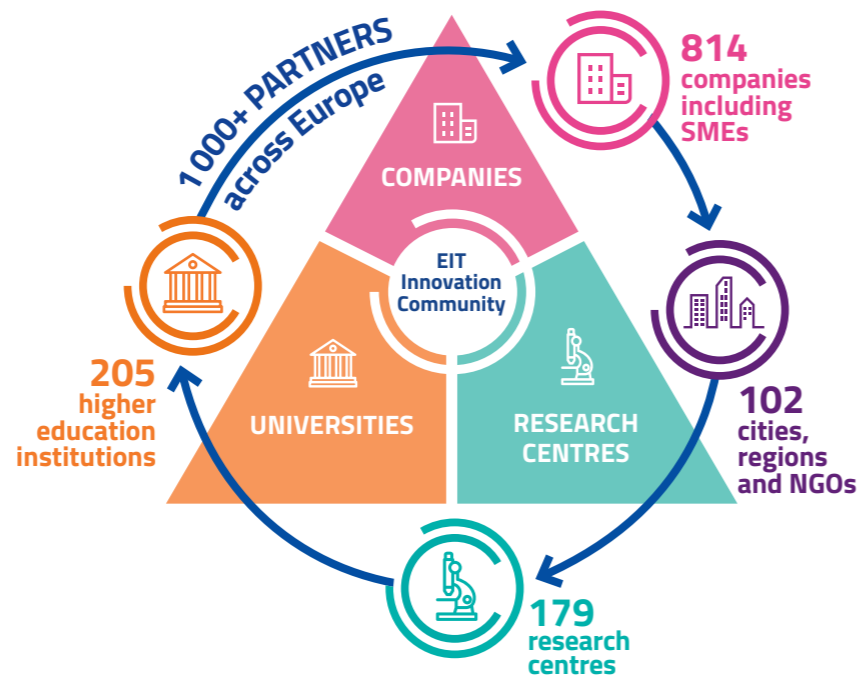

Making innovation happen

What is the EIT?

The European Institute of Innovation and Technology (EIT) drives innovation in Europe by supporting entrepreneurs, innovators and students across Europe to turn their best ideas into reality.

How does the EIT work?

-  Trains a new generation of entrepreneurs
-  Develops innovative products and services
-  Supports start-ups & scale-ups

Europe's largest innovation community

The EIT's Innovation Communities create and find innovative solutions to major societal challenges

EIT Climate-KIC
Working to accelerate the transition to a zero-carbon economy

EIT Digital
Driving Europe's digital transformation

EIT Food
Leading a global revolution in food innovation and production

EIT RawMaterials
Turning Europe's dependence on raw materials into a strategic strength