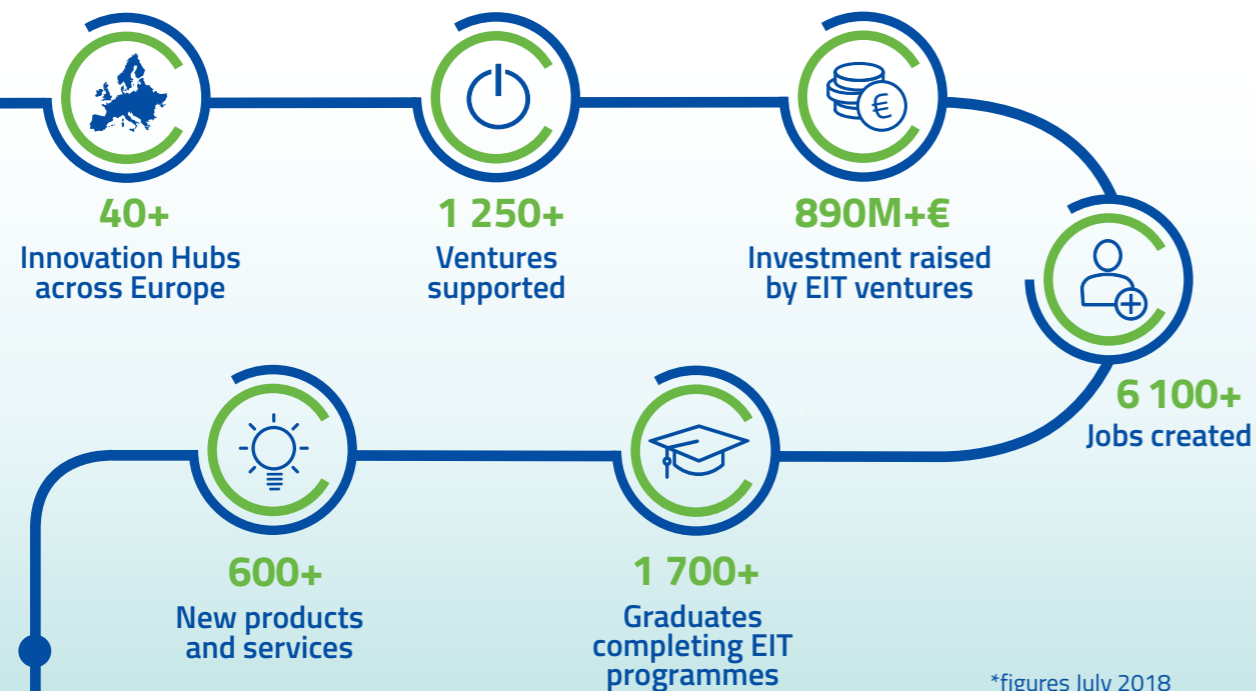

How does the EIT work?

-  Trains a new generation of entrepreneurs
-  Develops innovative products and services
-  Supports start-ups & scale-ups

Europe's largest innovation community

The EIT's Innovation Communities create and find innovative solutions to major societal challenges

EIT Climate-KIC
Working to accelerate the transition to a zero-carbon economy

EIT Digital
Driving Europe's digital transformation

EIT Food
Leading a global revolution in food innovation and production

EIT RawMaterials
Turning Europe's dependence on raw materials into a strategic strength

EIT InnoEnergy
Achieving a sustainable energy future for Europe

EIT Health
Giving EU citizens greater opportunities to enjoy a healthy life

The EIT is growing!

EIT Manufacturing
Strengthening and increasing the competitiveness of Europe's manufacturing industry

EIT Urban Mobility
Smart, green and integrated transport

Europe's one-stop shop for innovation

*figures July 2018