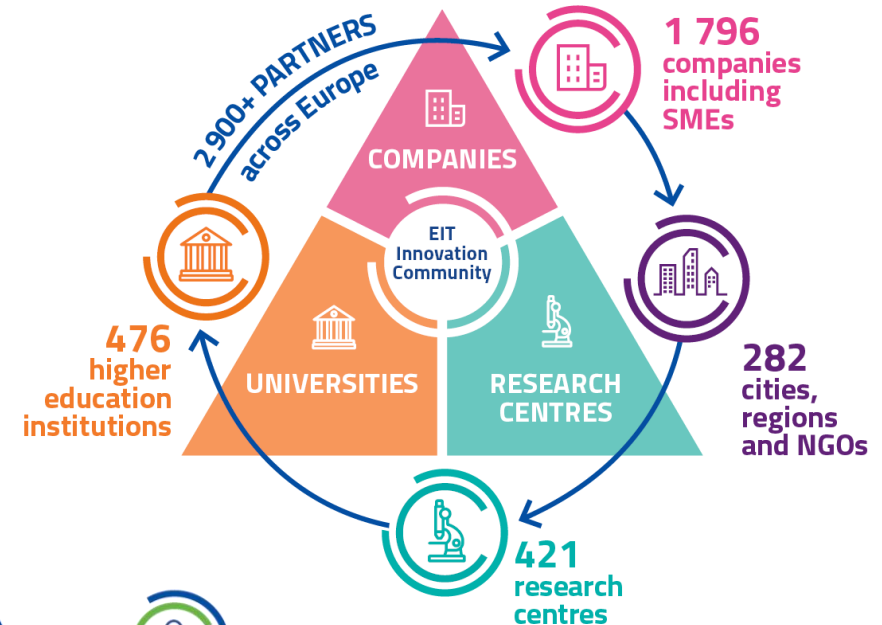

The EIT supports the development of dynamic, long-term thematic partnerships ([Knowledge and Innovation Communities](#), EIT KICs) among business companies, research centers and higher education institutions to face specific societal challenges. The currently existing 8 KICs, or EIT Community, offer a wide range of education, innovation and entrepreneurship activities across Europe: entrepreneurial education courses, business creation and acceleration services and innovation-driven research projects. The EIT Community helps innovators turn their best ideas into cutting-edge products, services and jobs for the future and the recovery of Europe.

The **EIT Success Stories** display a collection of tangible and outstanding results from the EIT Community, beyond EU Member States.

EUROPE'S LARGEST INNOVATION NETWORK

What is the EIT?

The European Institute of Innovation and Technology (EIT) drives innovation in Europe by supporting entrepreneurs, innovators and students across Europe to turn their best ideas into reality.

How does the EIT work?

Trains a new generation of entrepreneurs

Develops innovative products and services

Power start-ups & scale-ups

Europe's largest innovation community

64 Innovation Hubs across Europe

2 900+ Partners across Europe

3 800+ Graduates completing EIT programmes

1 400+ New products and services

3 800+ Ventures supported

3.9B€ Investment raised by EIT ventures

13 000+ Jobs created

*figures August 2021

European Institute of Innovation & Technology